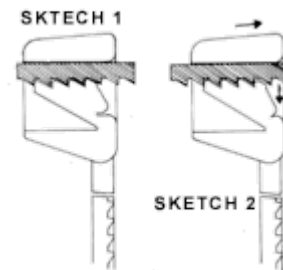

CT Nylon Cable Ties

Our ties meet most basic cable tie needs, with choices covering a wide range of requirements for size and strength. One-piece, injection molded construction provides maximum strength and adjustability for securing all sizes of bundles. Extra features such as rounded edges and bent-tip design make installation easy, fast, accurate, and secure.

Split mandrel, loop tensile strength tests show that the most vulnerable stress point for a nylon cable ties is its pawl. There is a trade-off between insertion / pull-up ease and strength of a cable tie. The stronger the pawl, the more force is required to insert and pull up the strap as it engages the pawl teeth. Cable ties are designed to optimize insertion ease and still meet or exceed all applicable strength requirements. This magnified cross-section illustrates our full four-tooth locking engagement between strap and pawl under load. This intimate contact between pawl and strap teeth ensures that the strength of the pawl is fully utilized.