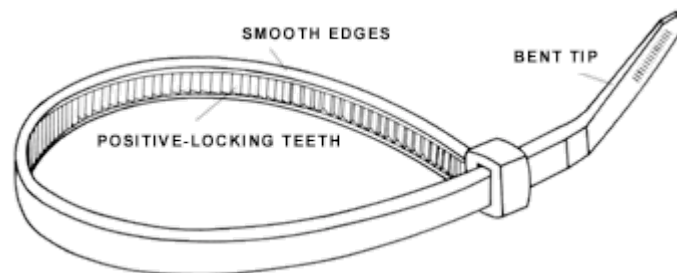

CT Nylon Cable Ties

Our ties meet most basic cable tie needs, with choices covering a wide range of requirements for size and strength. One-piece, injection molded construction provides maximum strength and adjustability for securing all sizes of bundles. Extra features such as rounded edges and bent-tip design make installation easy, fast, accurate, and secure.

Split mandrel, loop tensile strength tests show that the most vulnerable stress point for a nylon cable ties is its pawl. There is a trade-off between insertion / pull-up ease and strength of a cable tie. The stronger the pawl, the more force is required to insert and pull up the strap as it engages the pawl teeth. Cable ties are designed to optimize insertion ease and still meet or exceed all applicable strength requirements. This magnified cross-section illustrates our full four-tooth locking engagement between strap and pawl under load. This intimate contact between pawl and strap teeth ensures that the strength of the pawl is fully utilized.

CONFORMANT STANDARDS:

- Made to comply with MIL-S M20693B, Strength Exceeds MIL-S 23190E
- MATERIAL : UL Approved Nylon 6/6, UL 94V-2

GENERAL PROPERTIES :

- COLOR : Natural, Black
- Material: UL approved Nylon 6/6